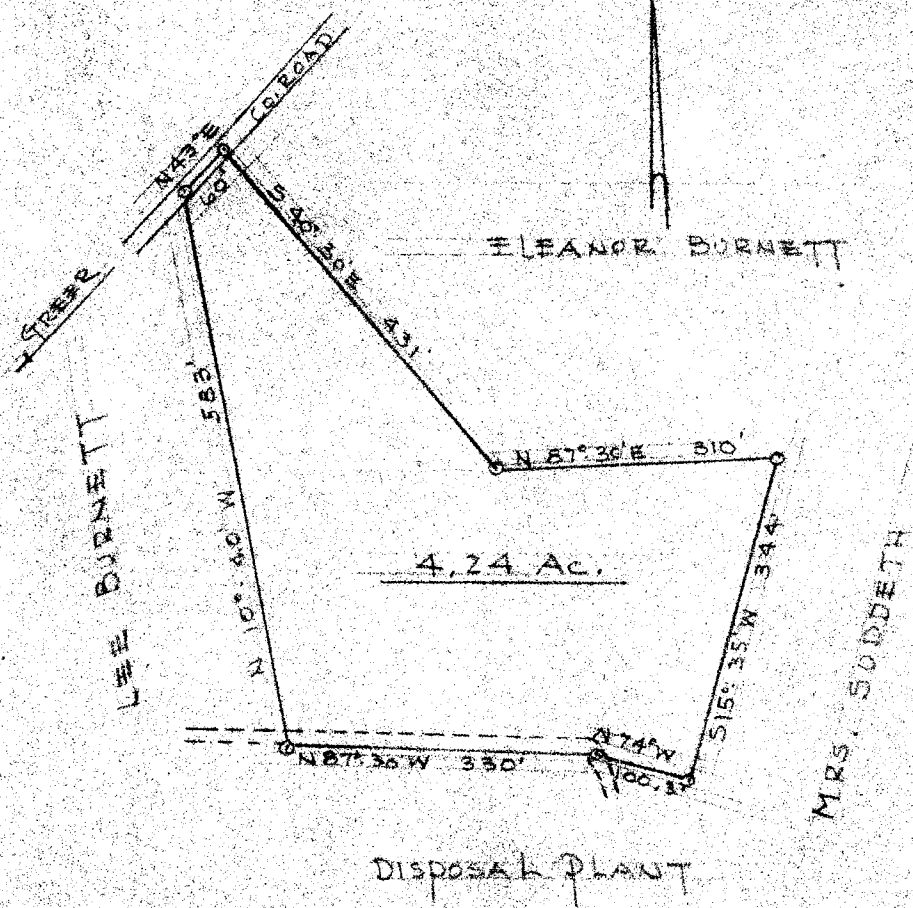

APR 17 1945  
 4497

A PORTION OF ELEANOR A  
 BURNETT PROPERTY BY  
 H.S. BROCKMAN, SUR. 1945

PROPERTY OF  
Minnie Purdette  
W. B. BROWN  
 LOCATED 1 MILE NORTH OF GREER, S.C. IN  
 ONEAL TOWNSHIP - GREENVILLE CO., S.C.  
 PICKELL & PICKELL, ENGRS.  
 GREENVILLE, S.C.

SCALE: 1" = 200' APRIL 12, 1945